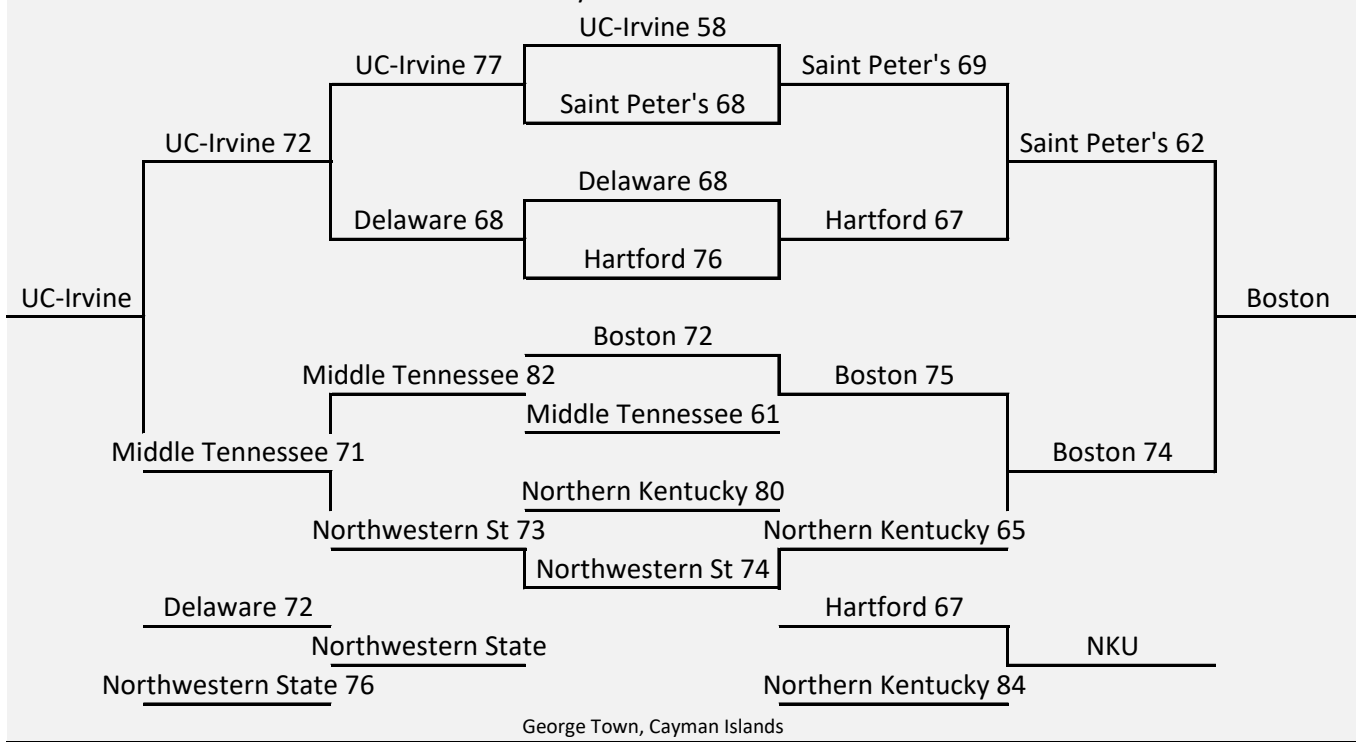

Texas Tech 63

Utah Valley 55

Clemson 62

Utah Valley 79

Clemson 73

UMKC 63

Clemson 70

UMKC 53

Texas State 69

Purdue 63

Texas State

Texas Tech

UMKC 62

Texas Tech 73

T-Mobile Arena

Cayman Islands Classic

Orlando Invitational

Fort Myers Tip-Off

Davidson 71

Fort Myers, FL

Chicago Invitational

Michigan 83

NOW Arena

Boca Raton Beach Classic

Boca Raton, FL

Jamaica Classic

Montego Bay, Jamaica

Southwestern Showdown

New Mexico State 83

Dickies Arena - Fort Worth, TX

Great Alaska Shootout

Utah State 78