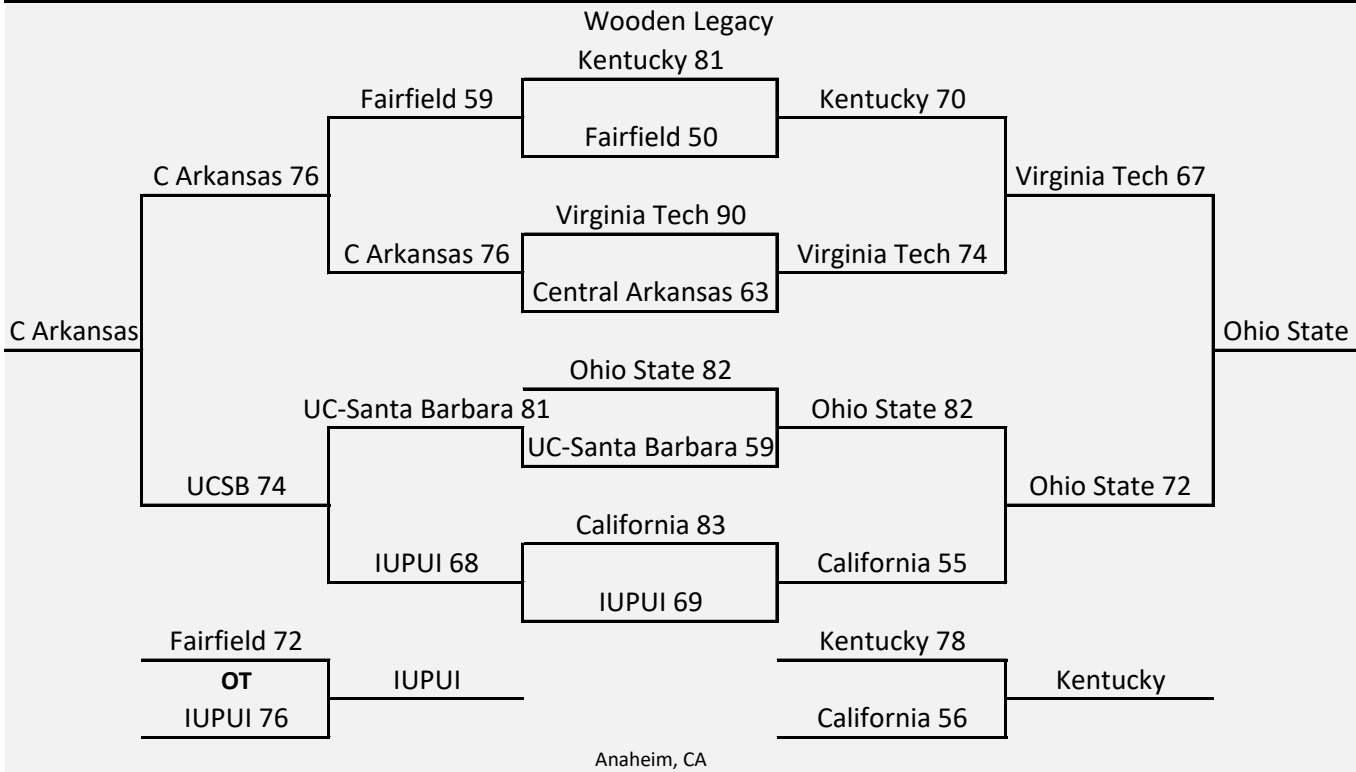

Texas State 69

Purdue 63

Texas State

Texas Tech

UMKC 62

Texas Tech 73

T-Mobile Arena

Cayman Islands Classic

Orlando Invitational

Fort Myers Tip-Off

Davidson 71

Fort Myers, FL

Chicago Invitational

Michigan 83

NOW Arena

Boca Raton Beach Classic

Boca Raton, FL

Jamaica Classic

Montego Bay, Jamaica

Southwestern Showdown

New Mexico State 83

Dickies Arena - Fort Worth, TX

Great Alaska Shootout

Utah State 78