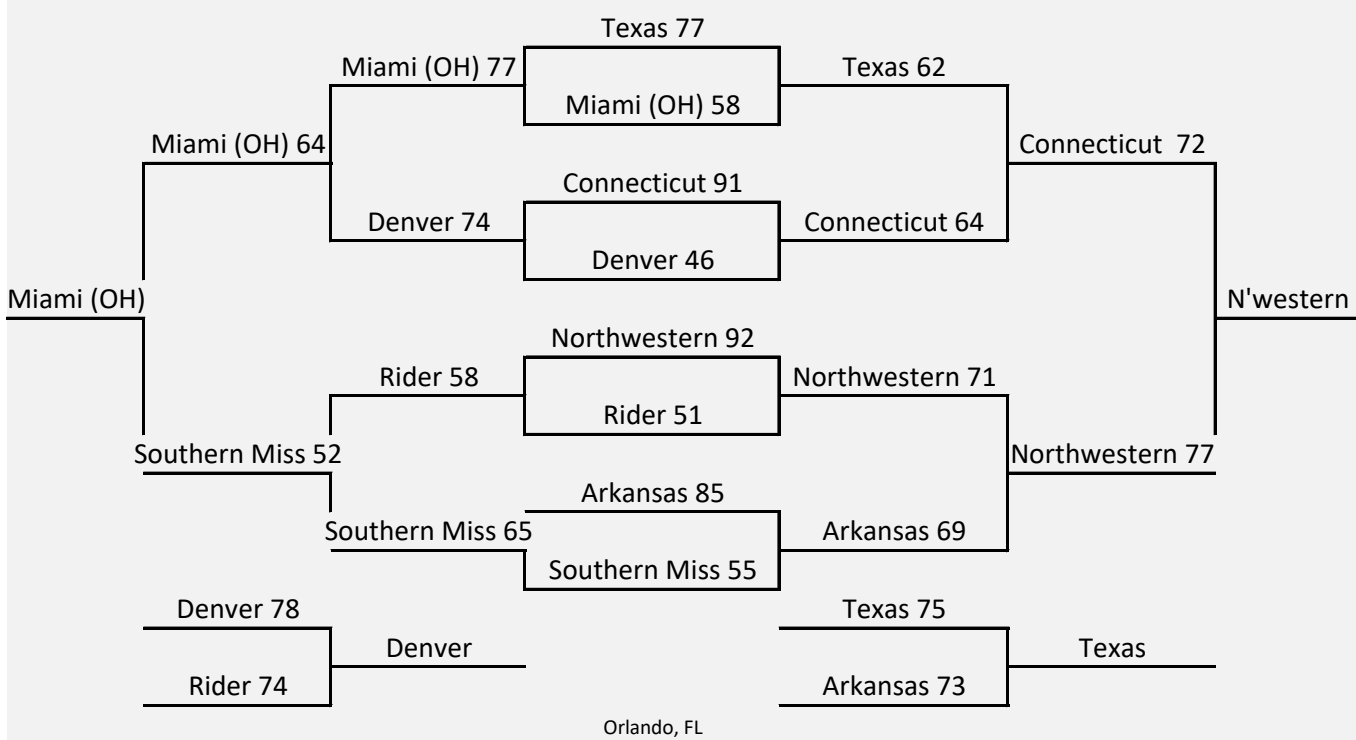

Texas Tech 63

Utah Valley 55

Clemson 62

Utah Valley 79

Clemson 73

UMKC 63

Clemson 70

UMKC 53

Texas State 69

Purdue 63

Texas State

Texas Tech

UMKC 62

Texas Tech 73

T-Mobile Arena

Cayman Islands Classic

Orlando Invitational

Fort Myers Tip-Off

Davidson 71

Fort Myers, FL

Chicago Invitational

Michigan 83

NOW Arena

Boca Raton Beach Classic

Boca Raton, FL

Jamaica Classic

Montego Bay, Jamaica

Southwestern Showdown

New Mexico State 83

Dickies Arena - Fort Worth, TX

Great Alaska Shootout

Utah State 78