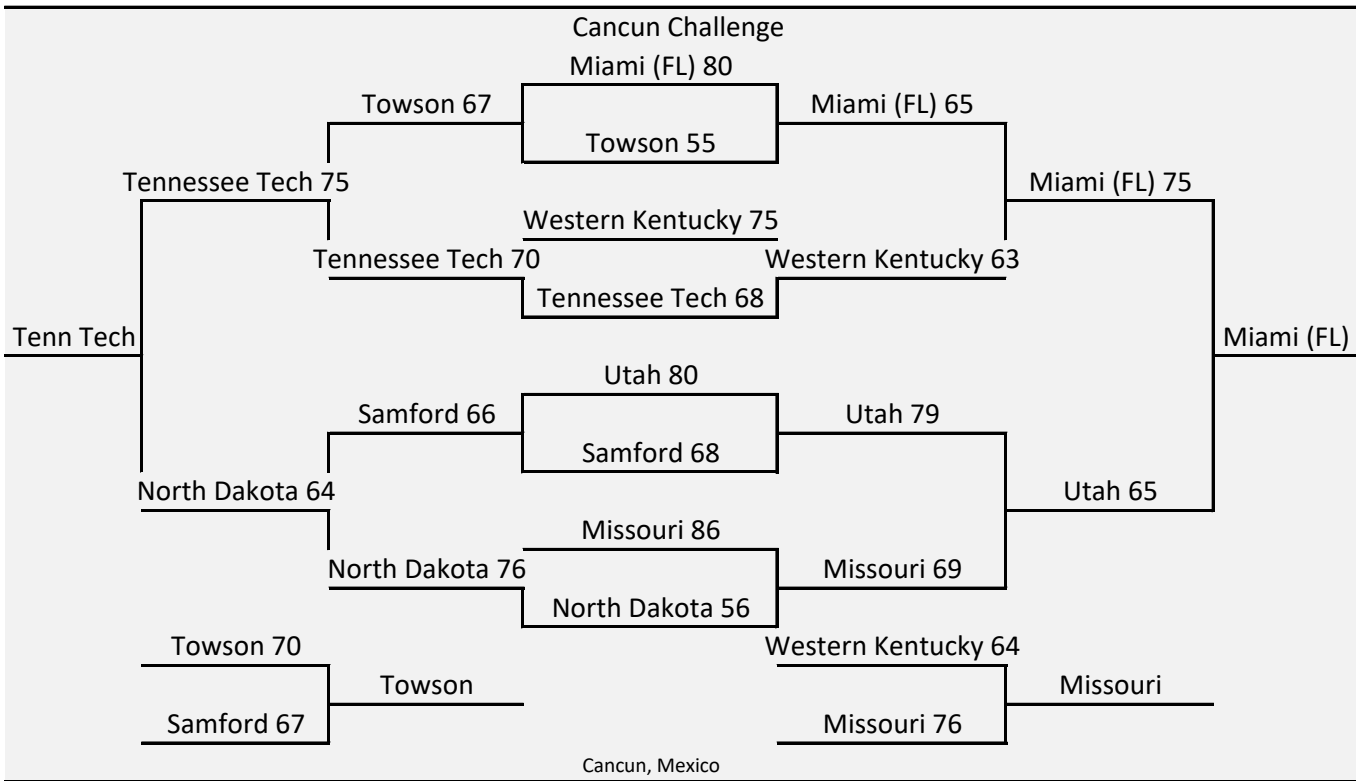

Southern Illinois 79

Nicholls State 69

Southern Illinois 75

Nicholls State 74

Southern Illinois 75

Manhattan 69

Manhattan 74

Manhattan 71

Texas State 69

Purdue 63

Texas State

Texas Tech

UMKC 62

Texas Tech 73

T-Mobile Arena

Cayman Islands Classic

Orlando Invitational

Fort Myers Tip-Off

Davidson 71

Fort Myers, FL

Chicago Invitational

Michigan 83

NOW Arena

Boca Raton Beach Classic

Boca Raton, FL

Jamaica Classic

Montego Bay, Jamaica

Southwestern Showdown

New Mexico State 83

Dickies Arena - Fort Worth, TX

Great Alaska Shootout

Utah State 78