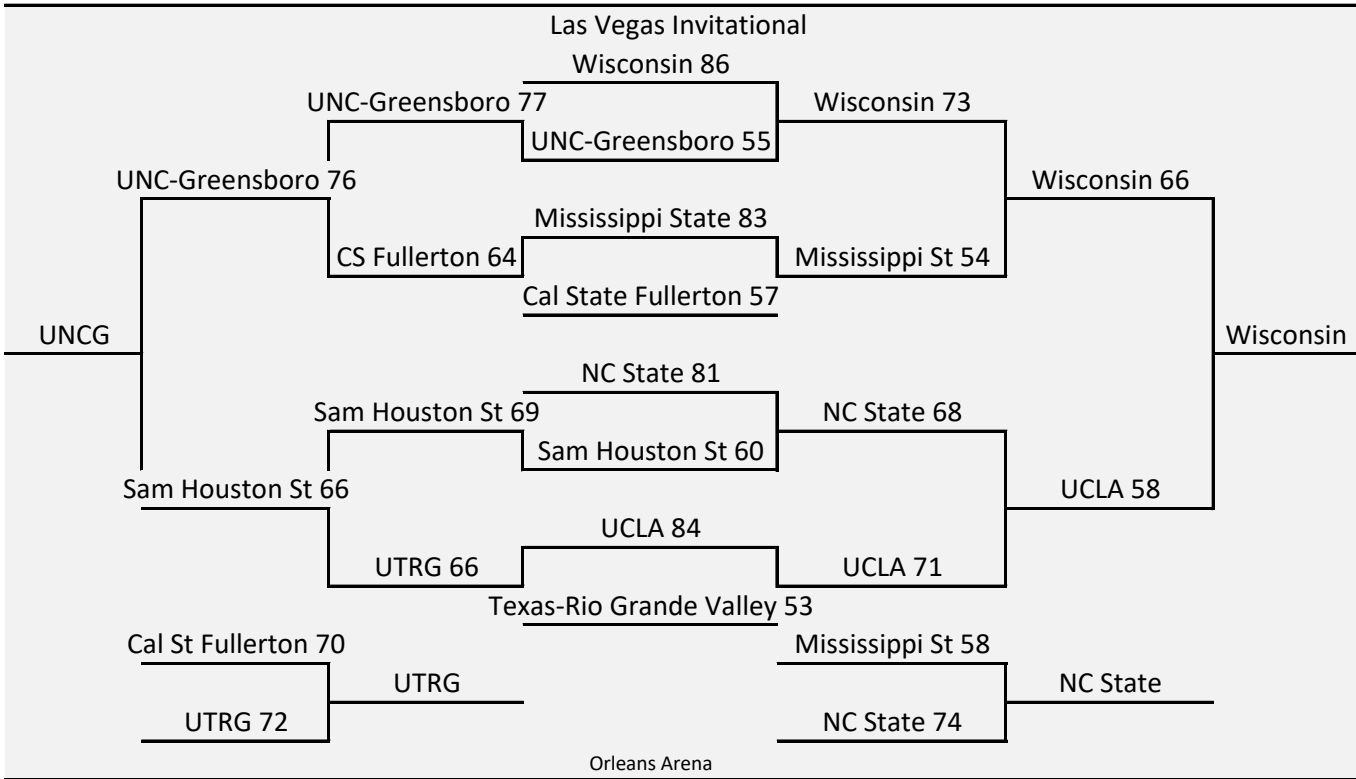

Southern Illinois 79

Nicholls State 69

Southern Illinois 75

Nicholls State 74

Southern Illinois 75

Manhattan 69

Manhattan 74

Manhattan 71

Texas State 69

Purdue 63

Texas State

Texas Tech

UMKC 62

Texas Tech 73

T-Mobile Arena

Cayman Islands Classic

Orlando Invitational

Fort Myers Tip-Off

Davidson 71

Fort Myers, FL

Chicago Invitational

Michigan 83

NOW Arena

Boca Raton Beach Classic

Boca Raton, FL

Jamaica Classic

Montego Bay, Jamaica

Southwestern Showdown

New Mexico State 83

Dickies Arena - Fort Worth, TX

Great Alaska Shootout

Utah State 78