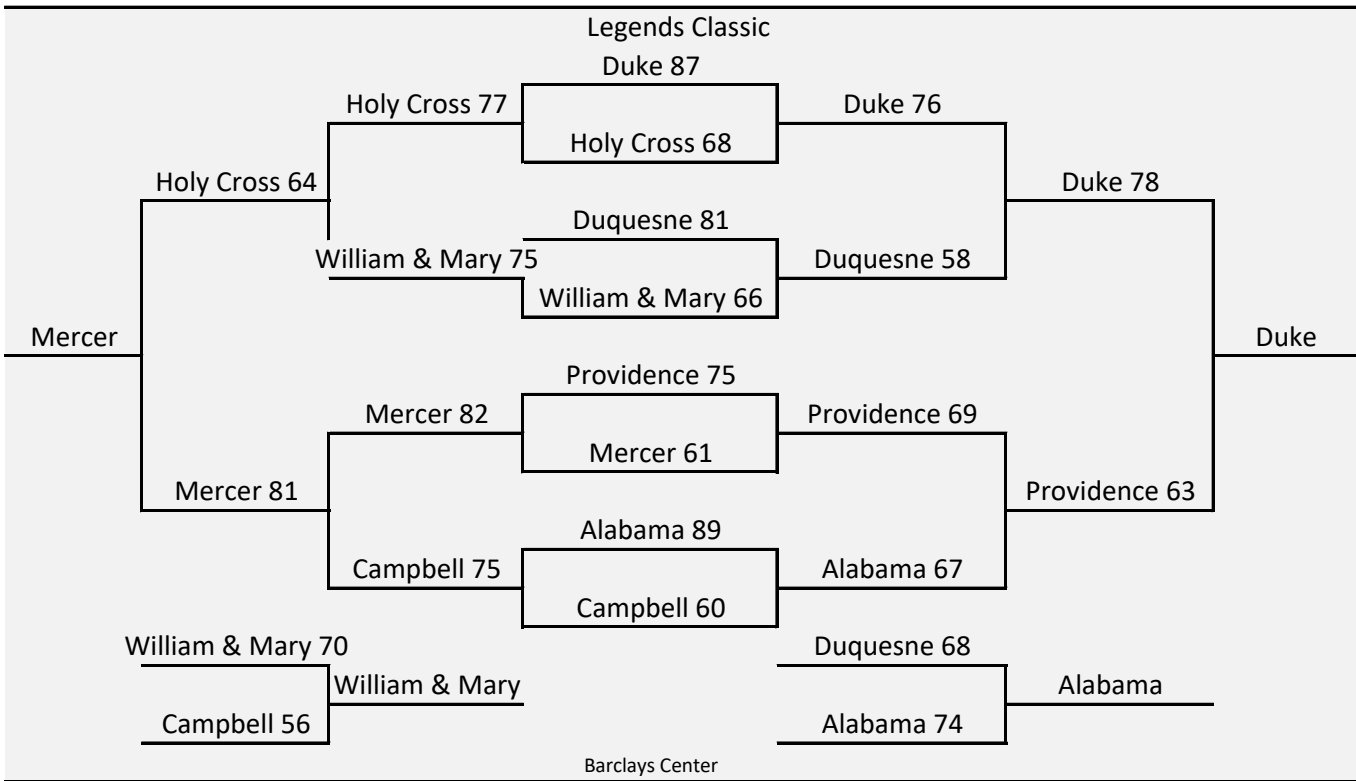

Southern Illinois 79

Nicholls State 69

Southern Illinois 75

Nicholls State 74

Southern Illinois 75

Manhattan 69

Manhattan 74

Manhattan 71

Texas State 69

Purdue 63

Texas State

Texas Tech

UMKC 62

Texas Tech 73

T-Mobile Arena

Cayman Islands Classic

Orlando Invitational

Fort Myers Tip-Off

Davidson 71

Fort Myers, FL

Chicago Invitational

Michigan 83

NOW Arena

Boca Raton Beach Classic

Boca Raton, FL

Jamaica Classic

Montego Bay, Jamaica

Southwestern Showdown

New Mexico State 83

Dickies Arena - Fort Worth, TX

Great Alaska Shootout

Utah State 78