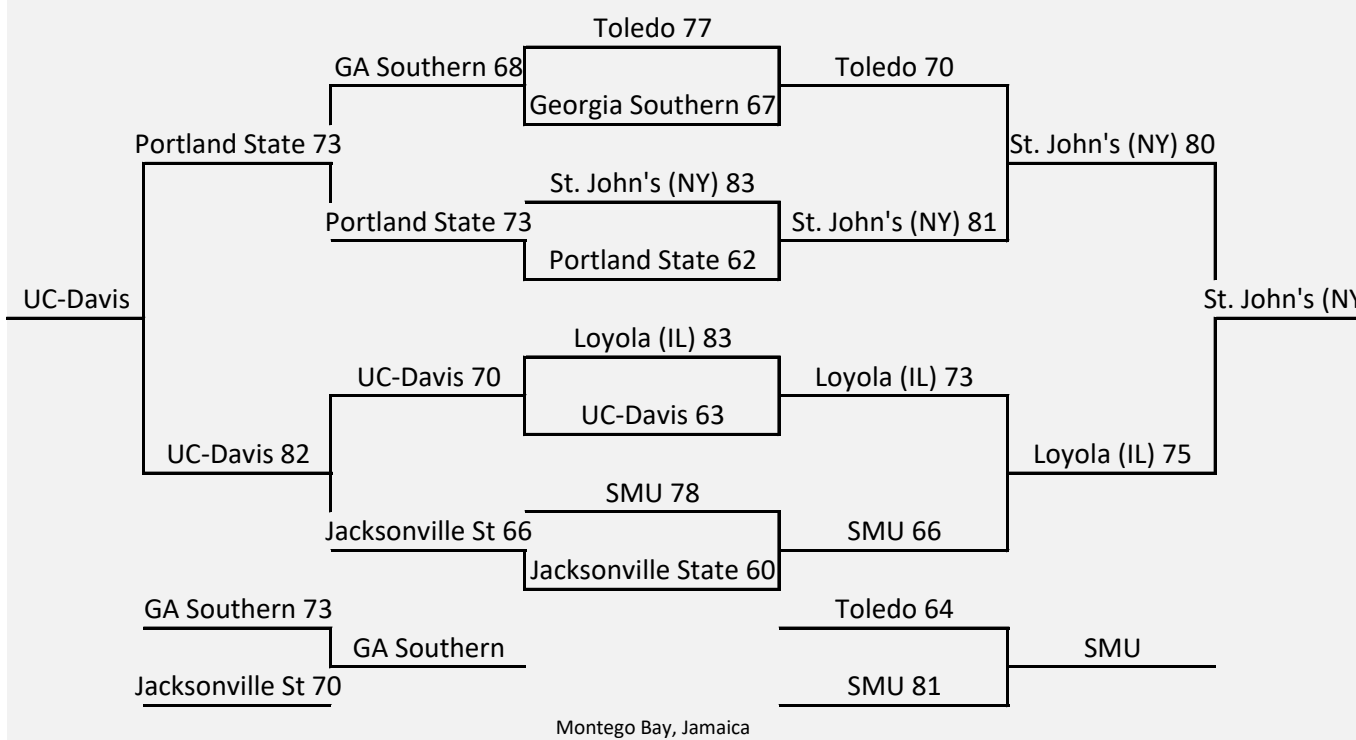

Texas State 69

Purdue 63

Texas State

Texas Tech

UMKC 62

Texas Tech 73

T-Mobile Arena

Cayman Islands Classic

Orlando Invitational

Fort Myers Tip-Off

Davidson 71

Fort Myers, FL

Chicago Invitational

Michigan 83

NOW Arena

Boca Raton Beach Classic

Boca Raton, FL

Jamaica Classic

Montego Bay, Jamaica

Southwestern Showdown

New Mexico State 83

Dickies Arena - Fort Worth, TX

Great Alaska Shootout

Utah State 78