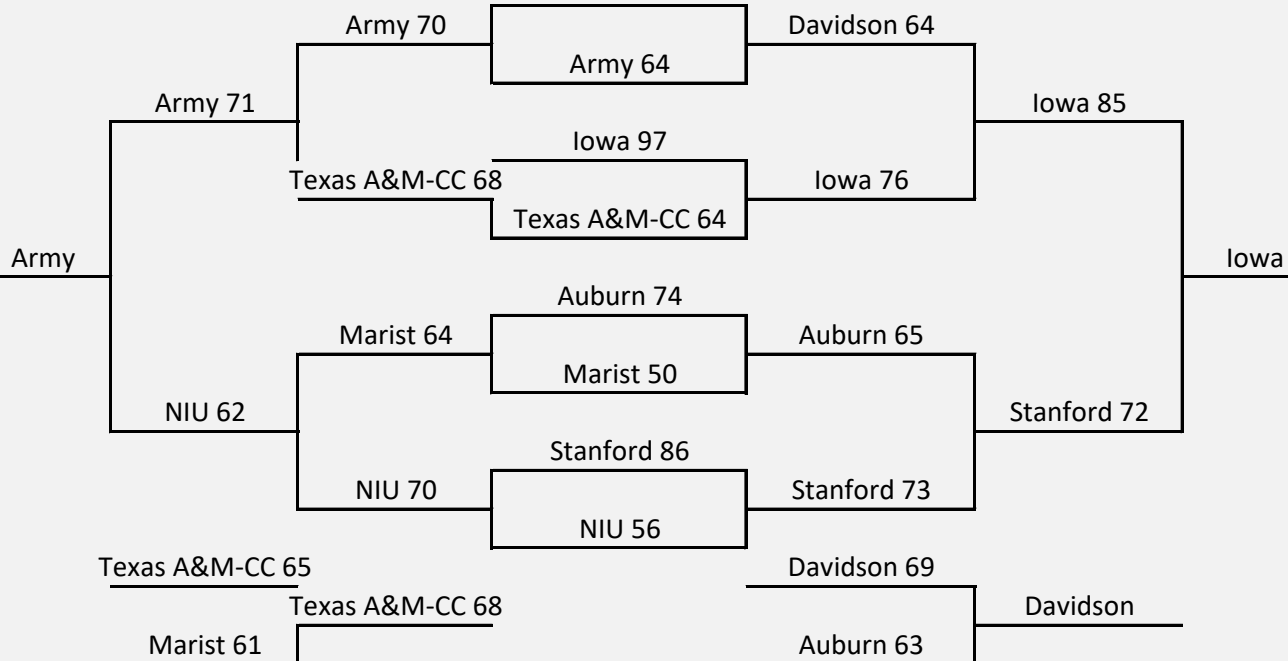

Oregon 95

San Jose State 70

Oregon 68

San Jose State 58

UT Valley

Oregon

Texas Tech 86

Utah Valley 70

Texas Tech 63

Utah Valley 55

Clemson 62

Utah Valley 79

Clemson 73

UMKC 63

Clemson 70

UMKC 53

Texas State 69

Purdue 63

Texas State

Texas Tech

UMKC 62

Texas Tech 73

T-Mobile Arena

Cayman Islands Classic

Orlando Invitational

Fort Myers Tip-Off

Davidson 71

Fort Myers, FL

Chicago Invitational

Michigan 83

NOW Arena

Boca Raton Beach Classic