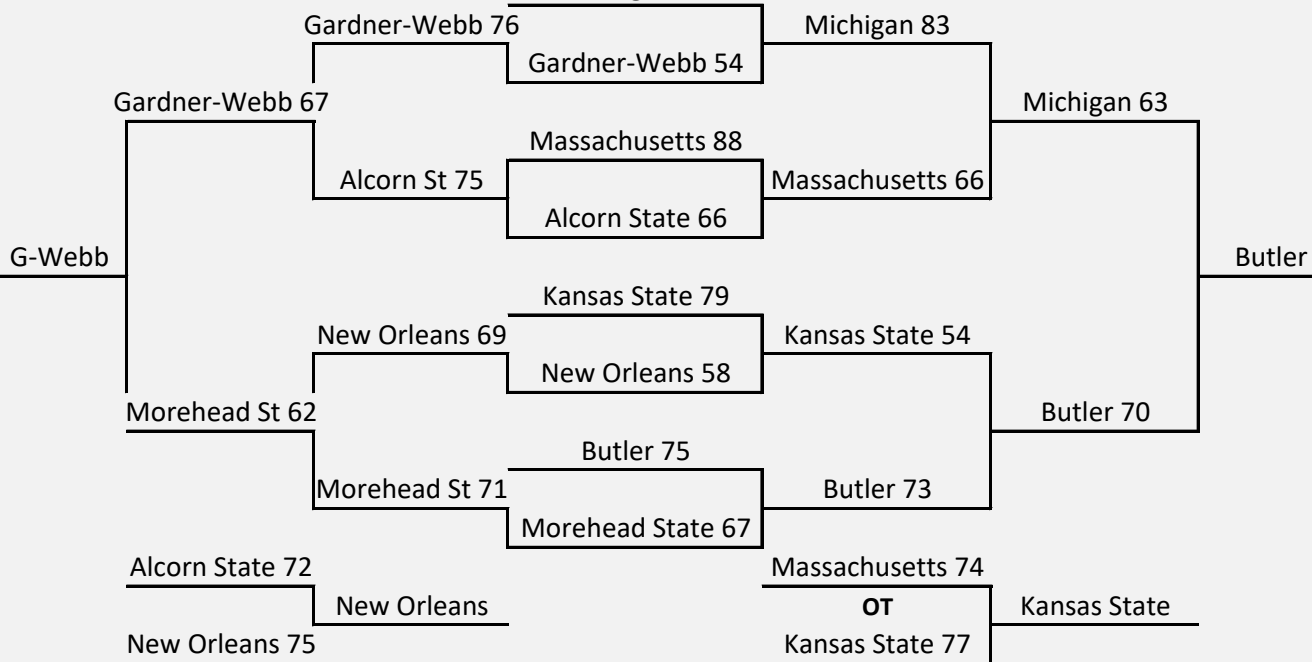

Texas Tech 63

Utah Valley 55

Clemson 62

Utah Valley 79

Clemson 73

UMKC 63

Clemson 70

UMKC 53

Texas State 69

Purdue 63

Texas State

Texas Tech

UMKC 62

Texas Tech 73

T-Mobile Arena

Cayman Islands Classic

Orlando Invitational

Fort Myers Tip-Off

Davidson 71

Fort Myers, FL

Chicago Invitational

Michigan 83

NOW Arena

Boca Raton Beach Classic

Boca Raton, FL

Jamaica Classic

Montego Bay, Jamaica

Southwestern Showdown

New Mexico State 83

Dickies Arena - Fort Worth, TX

Great Alaska Shootout

Utah State 78