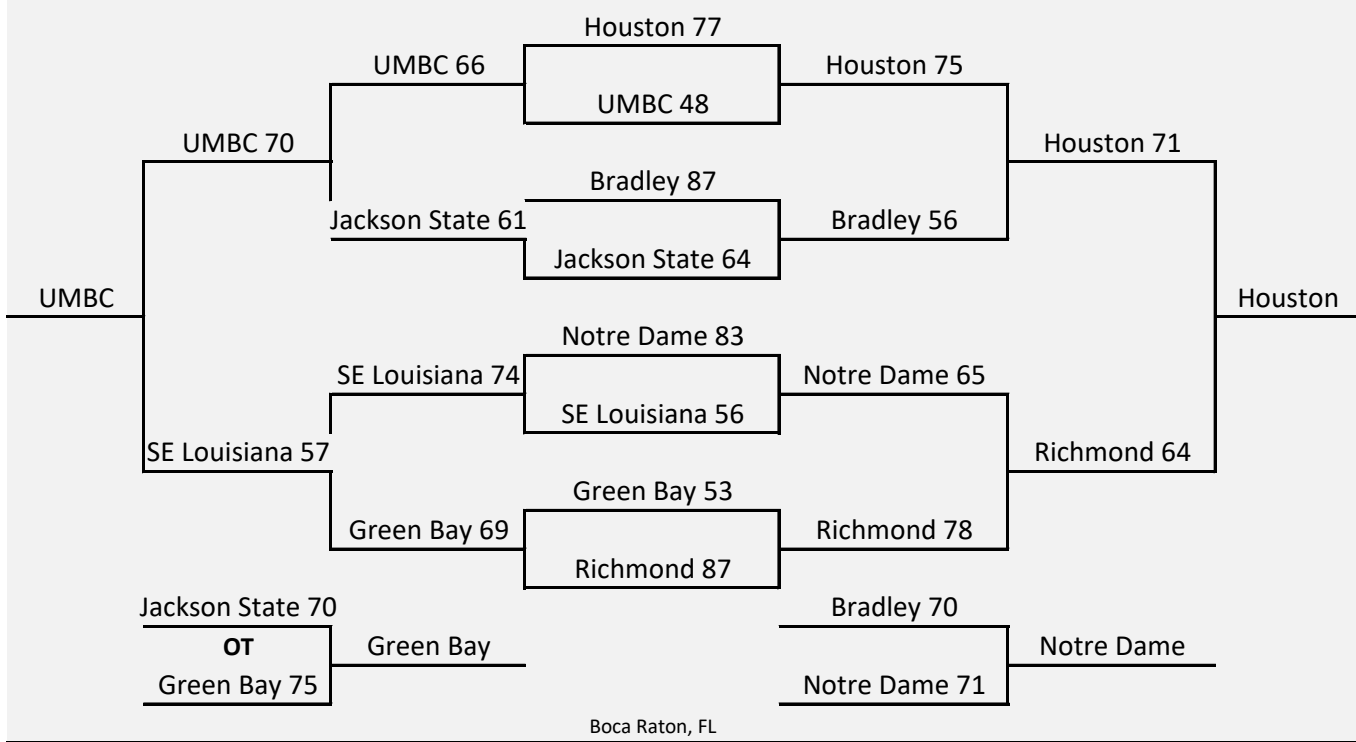

Texas Tech 63

Utah Valley 55

Clemson 62

Utah Valley 79

Clemson 73

UMKC 63

Clemson 70

UMKC 53

Texas State 69

Purdue 63

Texas State

Texas Tech

UMKC 62

Texas Tech 73

T-Mobile Arena

Cayman Islands Classic

Orlando Invitational

Fort Myers Tip-Off

Davidson 71

Fort Myers, FL

Chicago Invitational

Michigan 83

NOW Arena

Boca Raton Beach Classic

Boca Raton, FL

Jamaica Classic

Montego Bay, Jamaica

Southwestern Showdown

New Mexico State 83

Dickies Arena - Fort Worth, TX

Great Alaska Shootout

Utah State 78