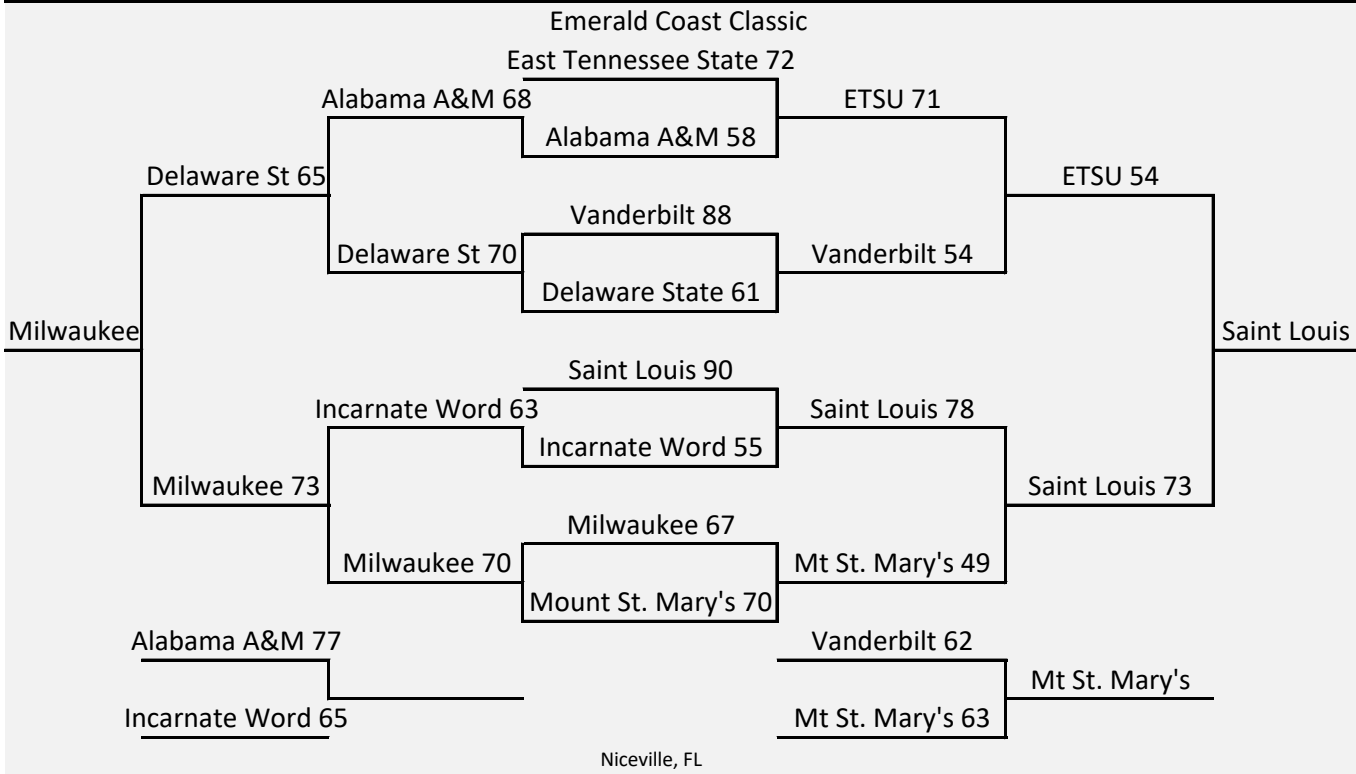

Texas State 69

Purdue 63

Texas State

Texas Tech

UMKC 62

Texas Tech 73

T-Mobile Arena

Cayman Islands Classic

Orlando Invitational

Fort Myers Tip-Off

Davidson 71

Fort Myers, FL

Chicago Invitational

Michigan 83

NOW Arena

Boca Raton Beach Classic

Boca Raton, FL

Jamaica Classic

Montego Bay, Jamaica

Southwestern Showdown

New Mexico State 83

Dickies Arena - Fort Worth, TX

Great Alaska Shootout

Utah State 78