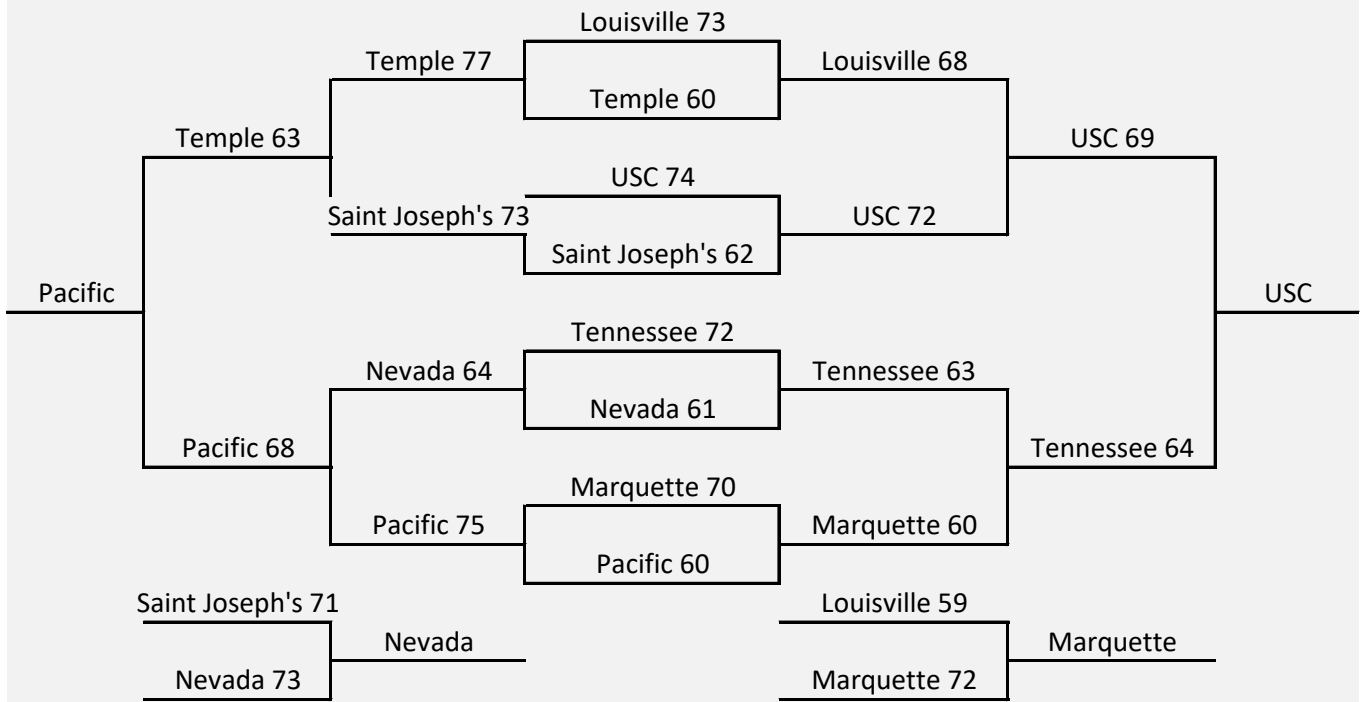

TCU 65

Minnesota 85

TCU 72

Minnesota 75

Arizona St 73

Louisiana Tech 75

Arizona St 79

Louisiana Tech 60

Arizona State 74

George Washington 68

Georgia 76

Georgia

TCU 82

Louisiana Tech 68

U of VI Sport and Fitness Center

Islands of the Bahamas Showcase

Kendal Isaacs National Gymnasium

Hall of Fame Tip-Off

Mohegan Sun Arena

Gulf Coast Showcase

Weber State 69

Grambling 72

Weber State 81

Grambling 64