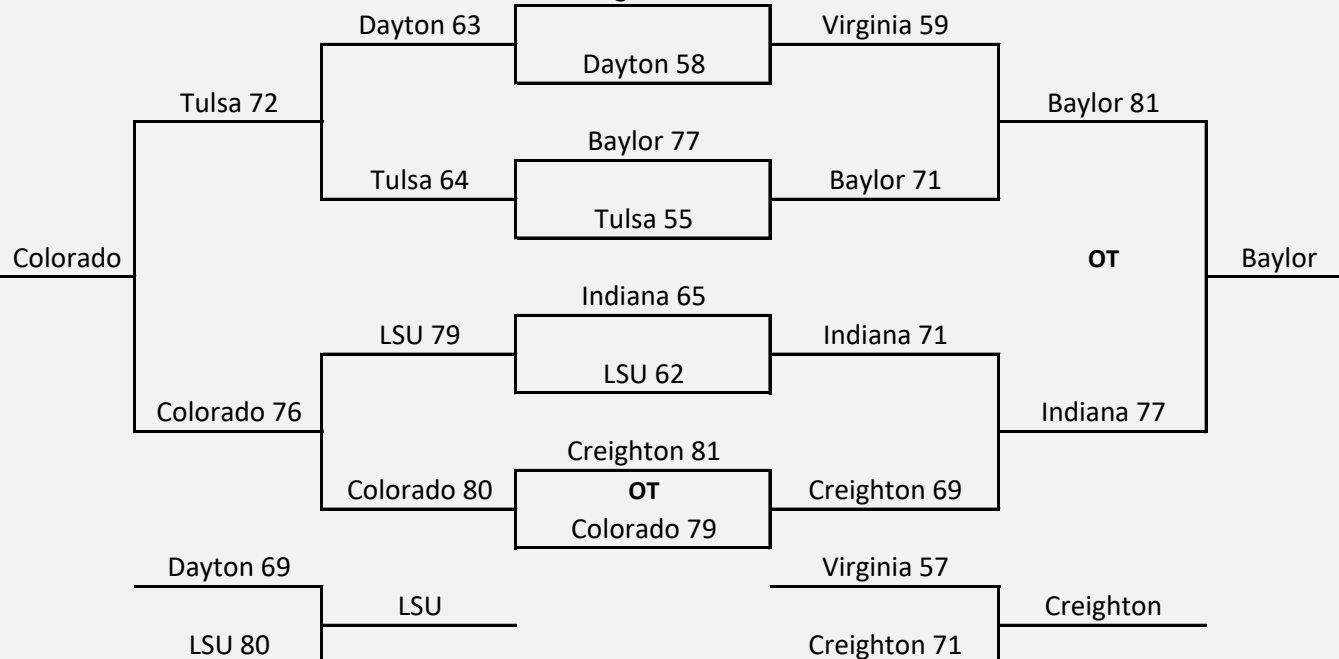

Early Season Tournaments

Charleston Classic

Cincinnati 73

TD Arena

Maui Invitational

Florida State 72

Lahaina Civic Center

Battle For Atlantis

Virginia 67

Imperial Arena

Myrtle Beach Invitational

Charlotte 69

HTC Center

2K Empire Classic

Kansas 71

Pittsburgh 71

Kansas 82

Pittsburgh 62

Kansas 70

Pittsburgh 76

Boise State 70

Boise State 69

Florida 73

Florida 76