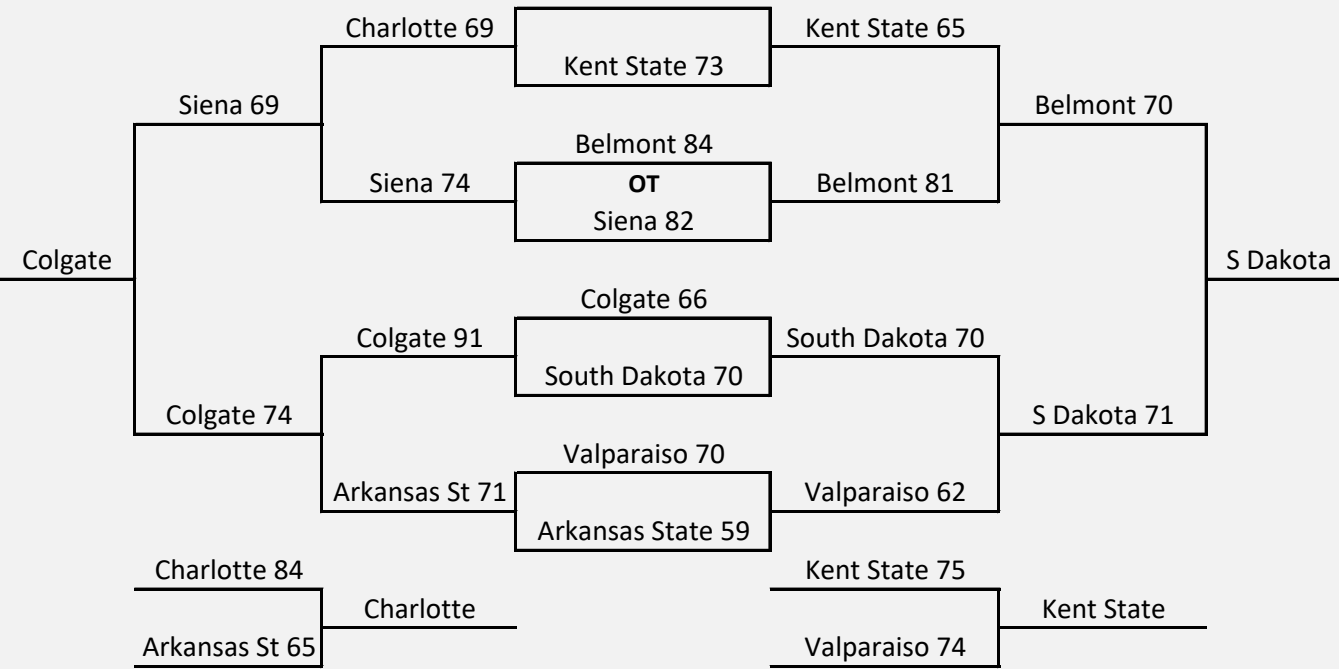

Early Season Tournaments

Charleston Classic

Cincinnati 73

TD Arena

Maui Invitational

Florida State 72

Lahaina Civic Center

Battle For Atlantis

Virginia 67

Imperial Arena

Myrtle Beach Invitational

Charlotte 69

HTC Center

2K Empire Classic

Kansas 71

Pittsburgh 71

Kansas 82

Pittsburgh 62

Kansas 70

Pittsburgh 76

Boise State 70

Boise State 69

Florida 73

Florida 76